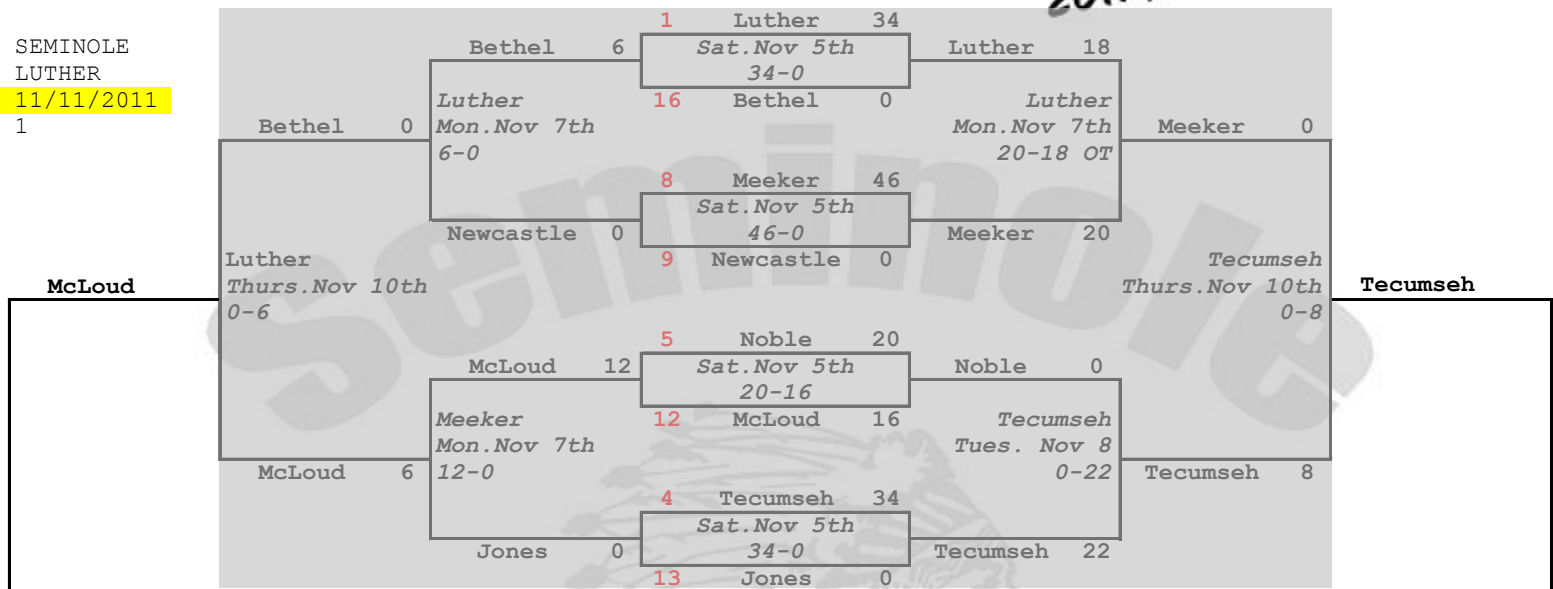

Deep Fork Valley Football

2011 PLAYS

"A" SITE: SEMINOLE
 "B" SITE: LUTHER
 UPDATED: 11/11/2011
 CHANGE: 1

CHAMPIONS

Choctaw Jr. High
 3:00 PM

B SIDE

A SIDE

Choctaw HS
 3:00 PM