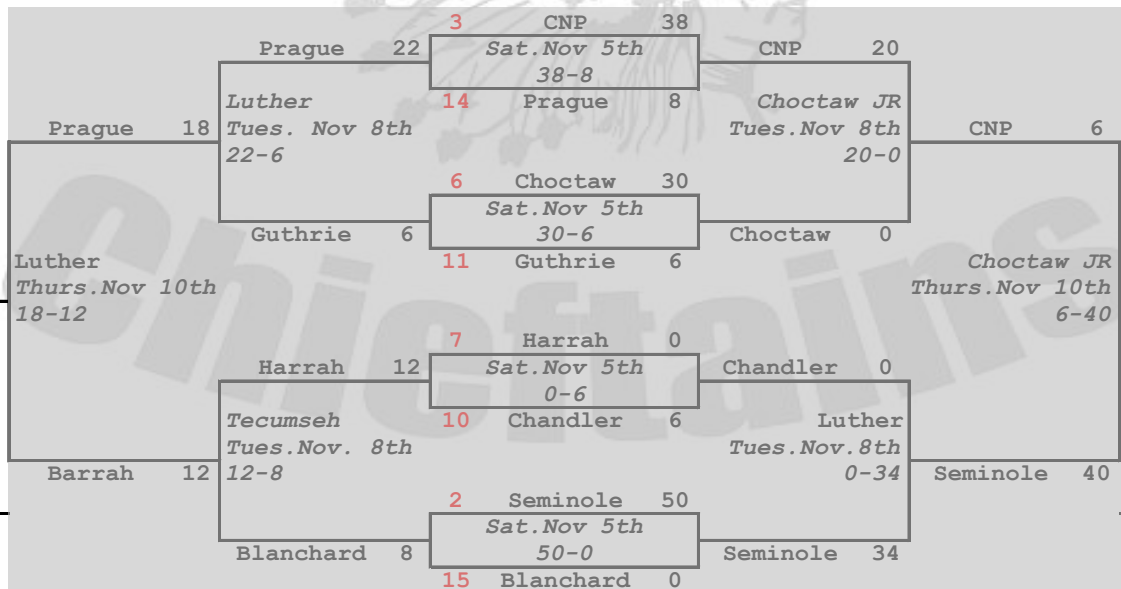

Deep Fork Valley Football

2011 PLAYS

"A" SITE: SEMINOLE
 "B" SITE: LUTHER
 UPDATED: 11/11/2011
 CHANGE: 1

CHAMPIONS

Choctaw Jr. High
 3:00 PM

B SIDE

A SIDE

Choctaw HS
 3:00 PM

CHAMPIONS

Prague

Harrah

Sat. Nov 12th
Choctaw Jr. High
 1:30 PM

B SIDE
 3RD PLACE

Sat. Nov 12th
Choctaw HS
 1:30 PM

A SIDE
 3RD PLACE

2011 4TH GRADE