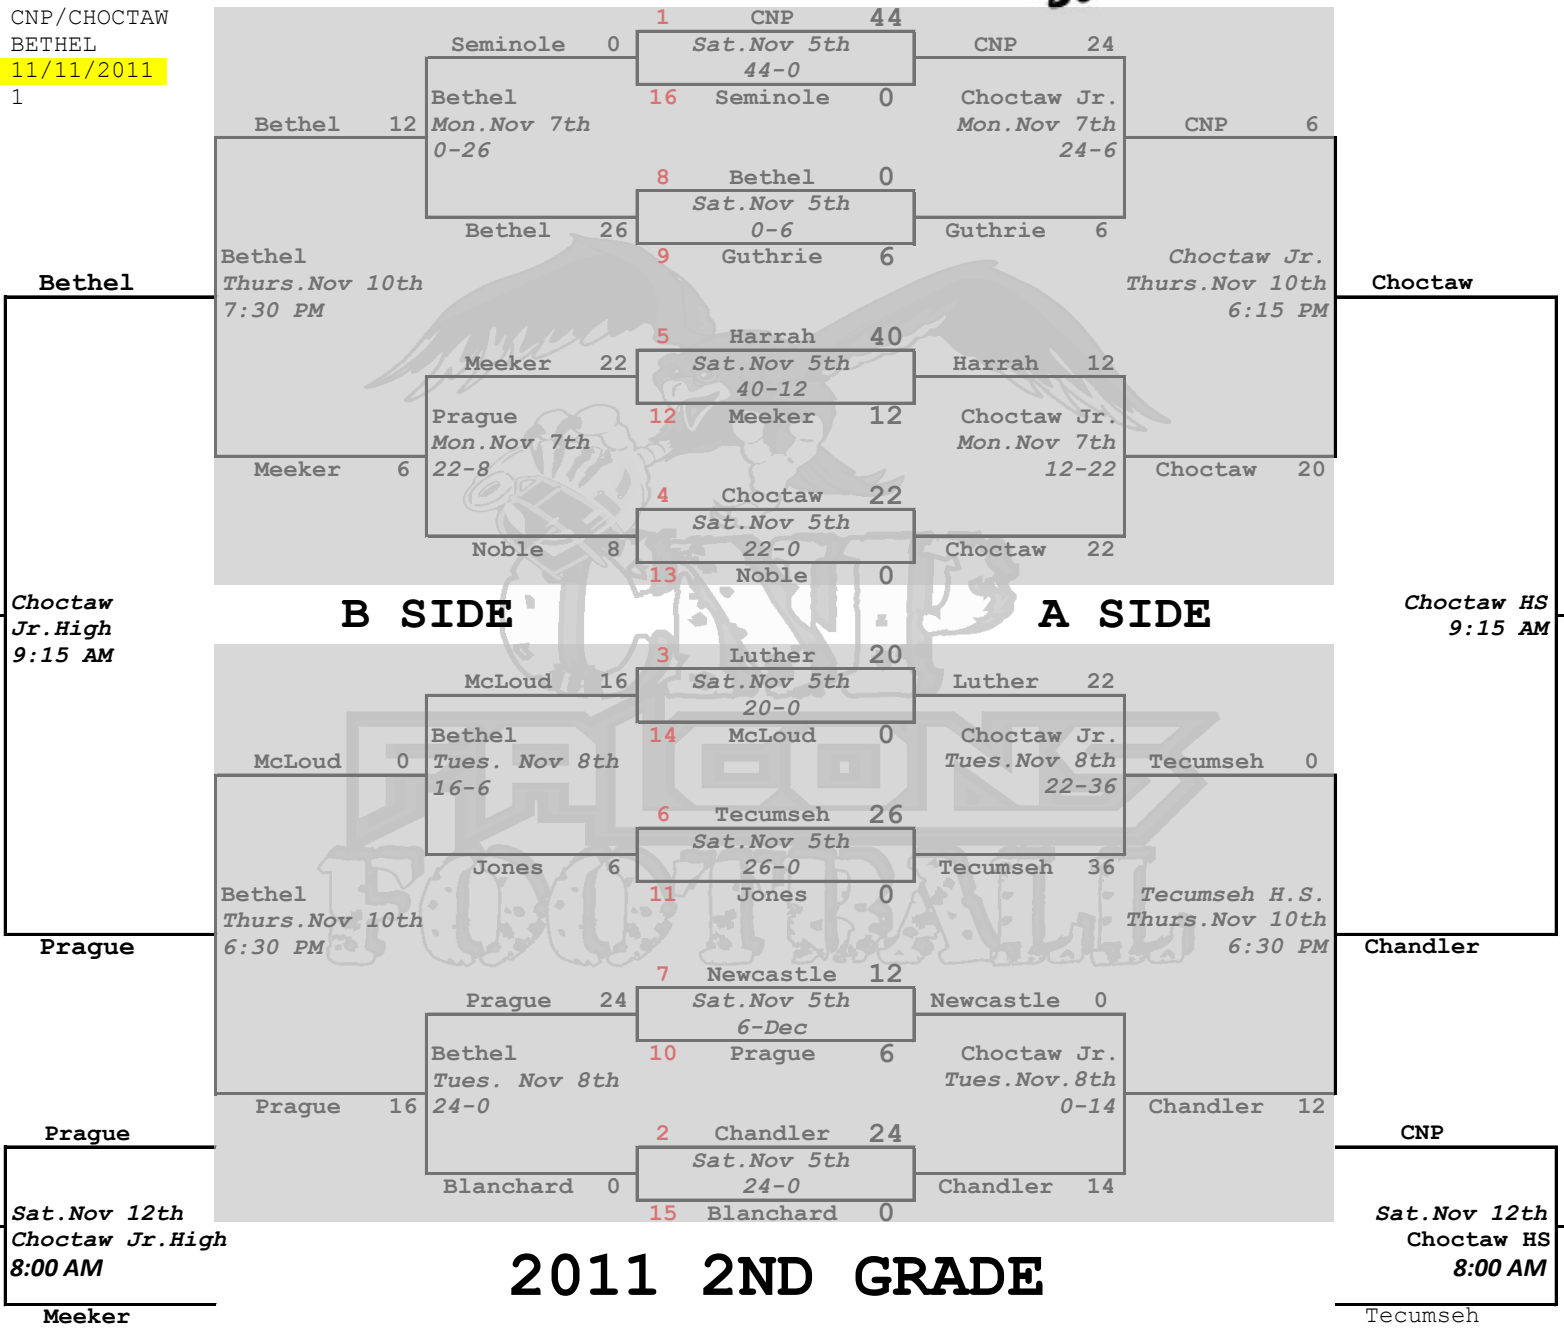

# Deep Fork Valley Football

2011 PLAYOFFS

"A" SITE: CNP/CHOCTAW  
 "B" SITE: BETHEL  
 UPDATED: 11/11/2011  
 CHANGE: 1

## 2011 2ND GRADE